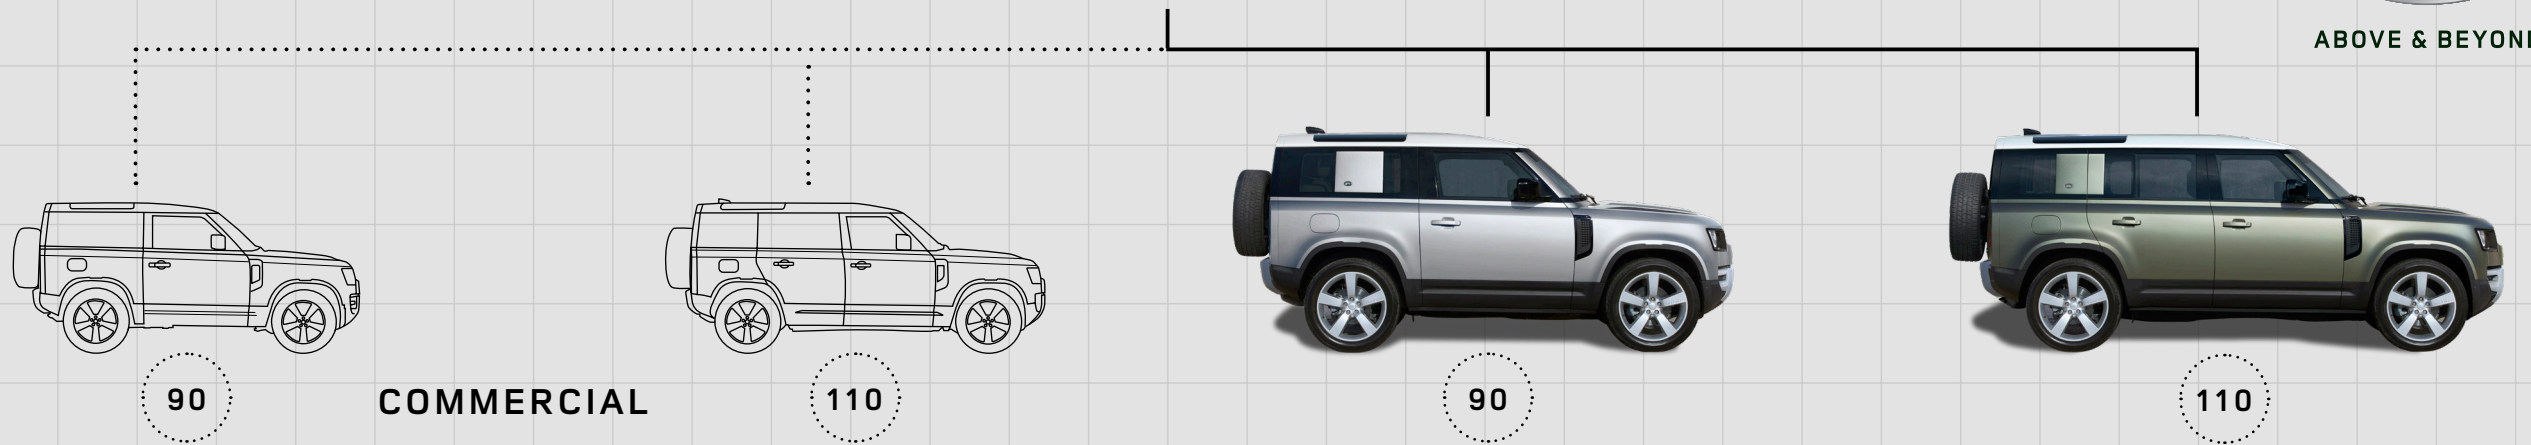

DEFENDER

A CAR FOR EVERYONE

The New Land Rover Defender has been designed to suit your needs and your lifestyle. With two bodystyles, four distinct accessory packs, a special 'X' model, a versatile commercial version, and 170 accessories to personalise your vehicle, there truly is a Defender for everyone. So, whether you're exploring the rugged outback or conquering the commute, you can go your own way.

DEFENDER

ABOVE & BEYOND

Make your own path. Adventure Pack equips Defender for time spent in the wild.

Make journeys truly memorable. Country Pack takes you effortlessly off the beaten track, however demanding the landscape.

Confront the unmapped extremes, Explorer Pack equips Defender for any environment that dares stand in its way.

For the concrete jungle, with touches of individuality. Urban pack turns heads while staying true to Defender.