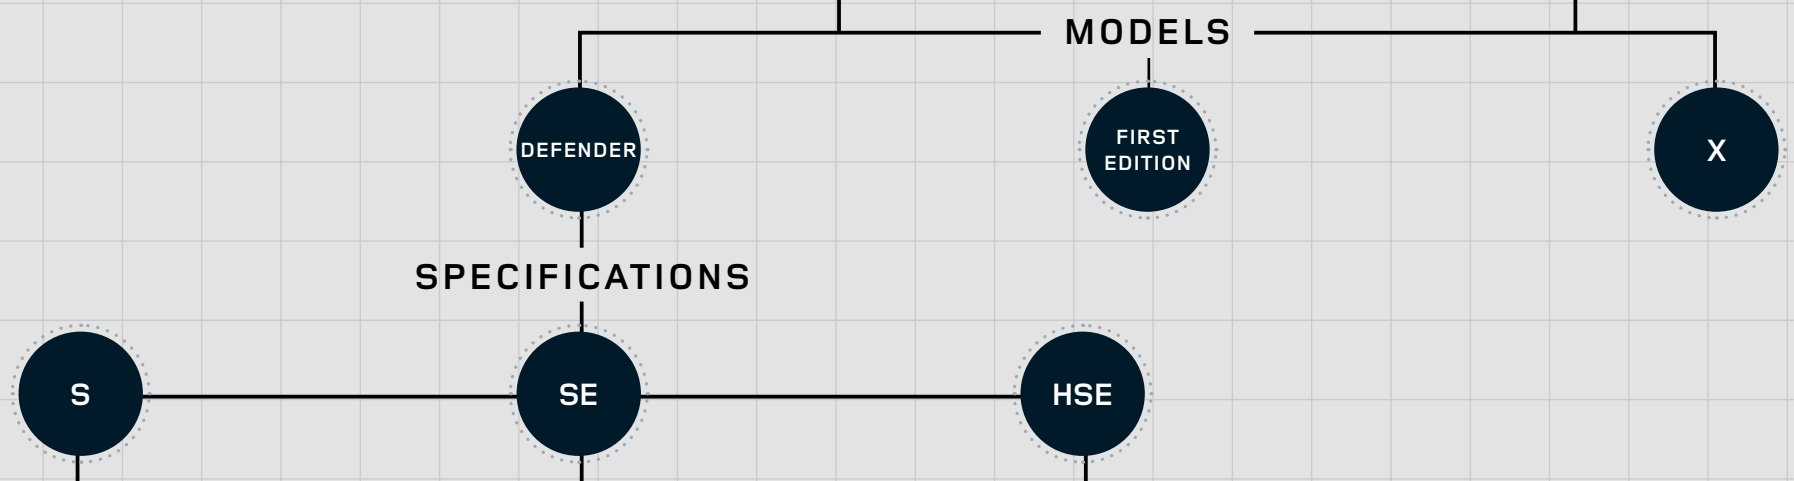

DEFENDER

ABOVE & BEYOND

Make your own path. Adventure Pack equips Defender for time spent in the wild.

Make journeys truly memorable. Country Pack takes you effortlessly off the beaten track, however demanding the landscape.

Confront the unmapped extremes, Explorer Pack equips Defender for any environment that dares stand in its way.

For the concrete jungle, with touches of individuality. Urban pack turns heads while staying true to Defender.