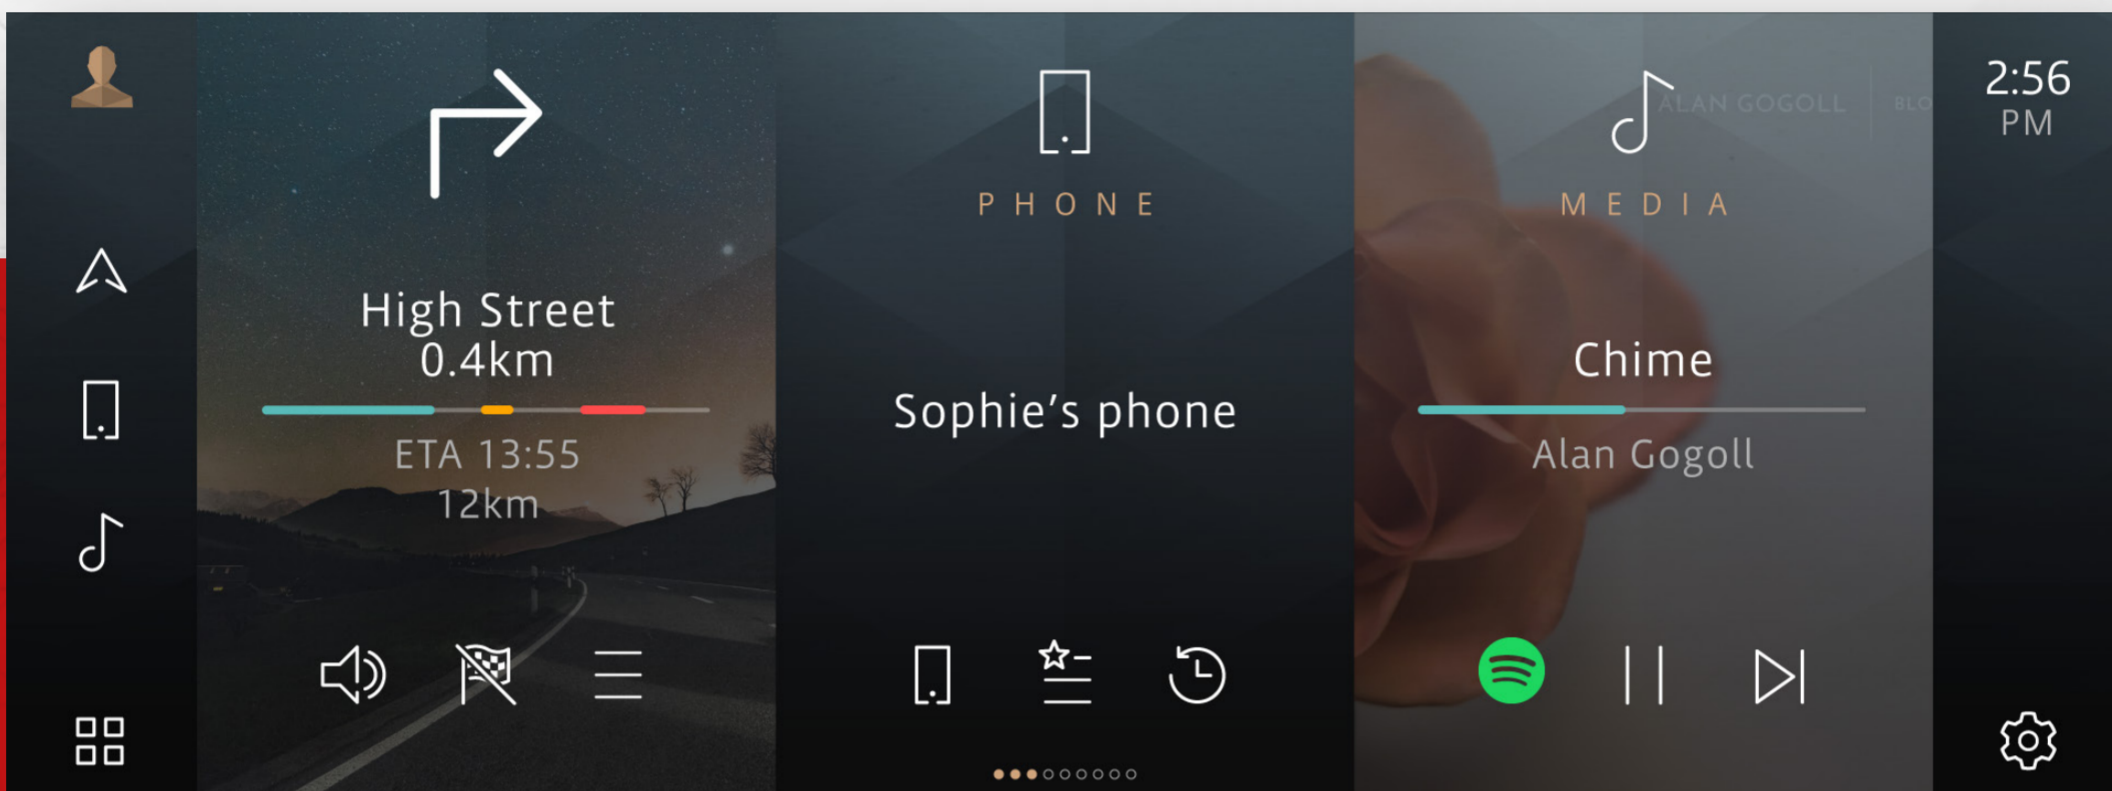

THE NEW RANGE ROVER EVOQUE

ABOVE & BEYOND

+ PIVI INFOTAINMENT: FASTER, SMARTER AND BETTER CONNECTED

The new Range Rover Evoque features the new Pivi and Pivi Pro infotainment systems which are designed around you.

As quick and easy to use as your smartphone, its self-learning technology means the navigation, media and comfort settings are tuned to your preferences.

+ FASTER . SMARTER . CONNECTED

CUSTOMISE

Just like your smartphone, you can customise your home screen to see the things that are important to you

ORGANISED

Link your Microsoft or Google Calendar to see appointments, dial into conference calls or track flight details

READY WHEN YOU ARE

The system enables within seconds of unlocking, so it's ready to go by the time you're in the driving seat

ACCESS ALL AREAS FROM THE HOMESCREEN

A totally redesigned user interface means that most of your favourite features can be accessed directly from the homescreen