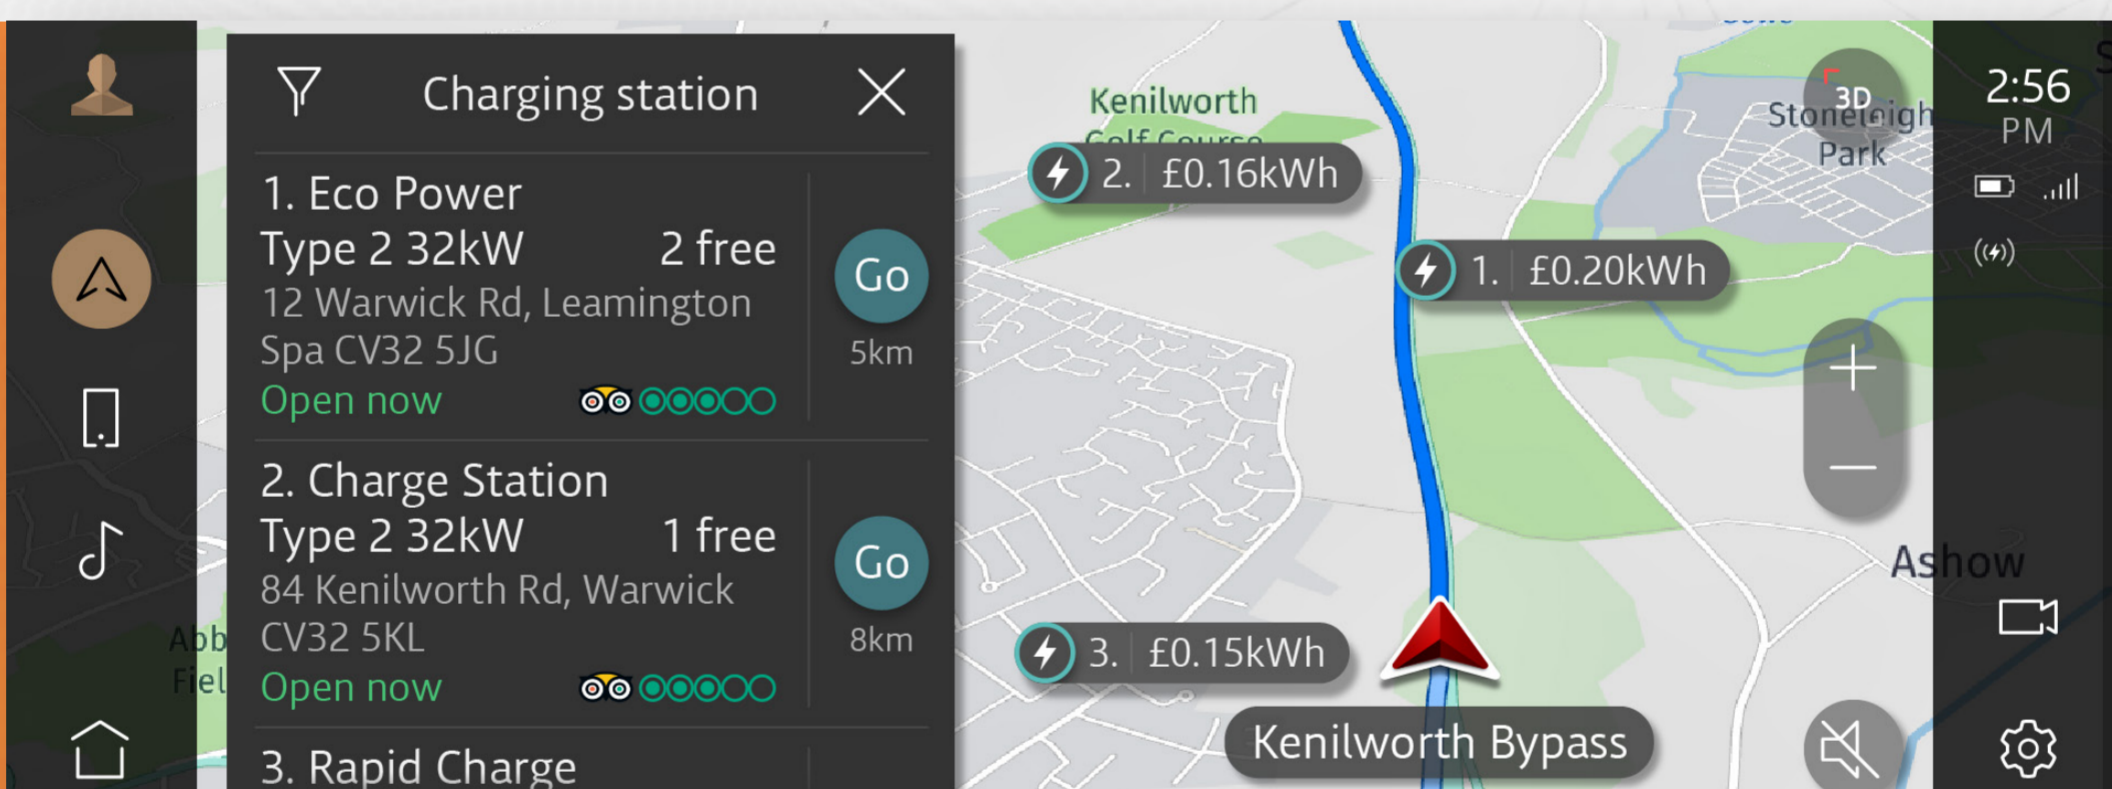

+ FASTER . SMARTER . CONNECTED

PHEV CHARGING STATUS

See what charge you have remaining, whilst the system advises the most energy efficient route to take

ARTIFICIAL INTELLIGENCE

Automatically activates certain comfort features, suggests media sources and even knows who to call based on your routines

ALL-NEW CONNECTED NAVIGATION

Online Routing and live traffic information syncs with Dynamic Routing capability to keep you on the fastest route whilst Smart Voice Guidance only gives verbal navigation instructions on routes that are unfamiliar

SOFTWARE-OVER-THE-AIR (SOTA)

Automatically updates your maps in the background. SOTA also enables new features to be added, ensuring your infotainment experience improves over time