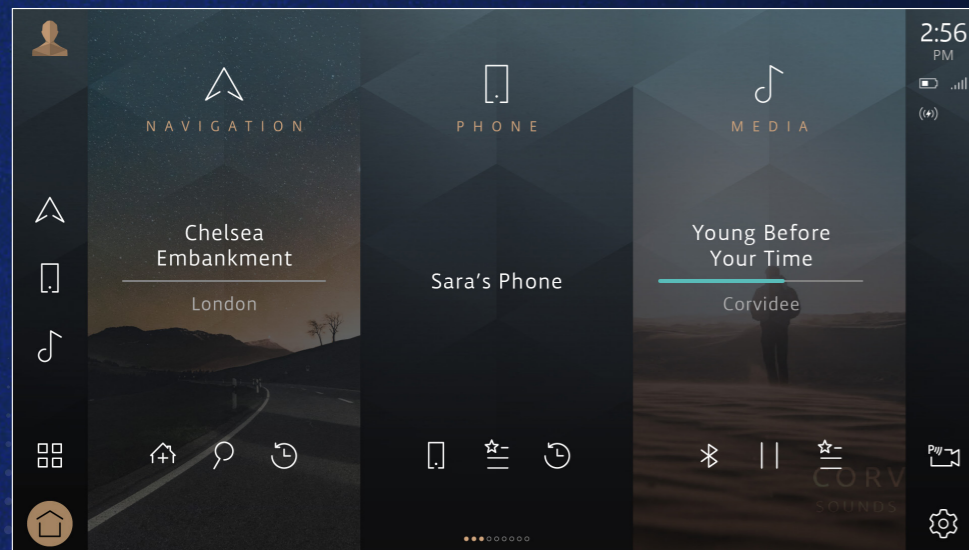

### INTUITIVE LAYOUT

Your favourite and most frequently used features can be accessed with one click from the home screen. Two clicks will get you access to most other features

### EVA 2.0

Advanced new Electronic Vehicle Architecture drives Jaguar's new dual-sim Pivi Pro infotainment and Software-Over-The-Air (SOTA) system