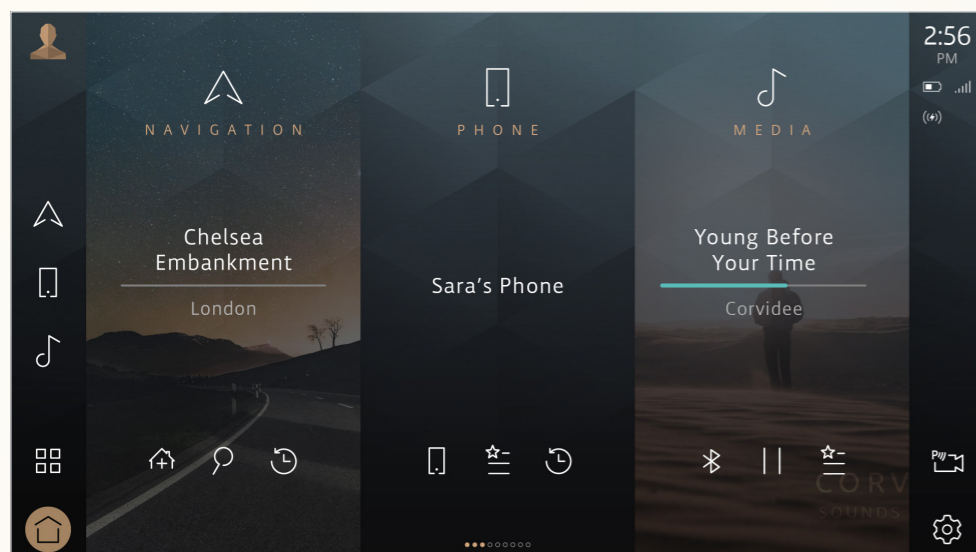

NEXT-GENERATION PIVI PRO INFOTAINMENT

INTUITIVE LAYOUT

Your favourite and most frequently used features can be accessed with one click from the home screen. Two clicks will get you access to most other features

READY WHEN YOU ARE

The system initiates within seconds of unlocking, so Pivi Pro is ready by the time you're in the driving seat

INTUITIVE OPERATION

Pivi Pro is designed like your smartphone - its intuitive menu structure makes everything quick and easy to find

MAKE THE RIGHT CALL

Pivi Pro can connect two phones via Bluetooth at the same time allowing either phone to be answered safely while driving

SOFTWARE-OVER-THE-AIR [SOTA]

Automatically updates maps and features to continuously improve your experience

EVA 2.0

Advanced new Electronic Vehicle Architecture drives Jaguar's new dual-sim Pivi Pro infotainment and Software-Over-The-Air (SOTA) system